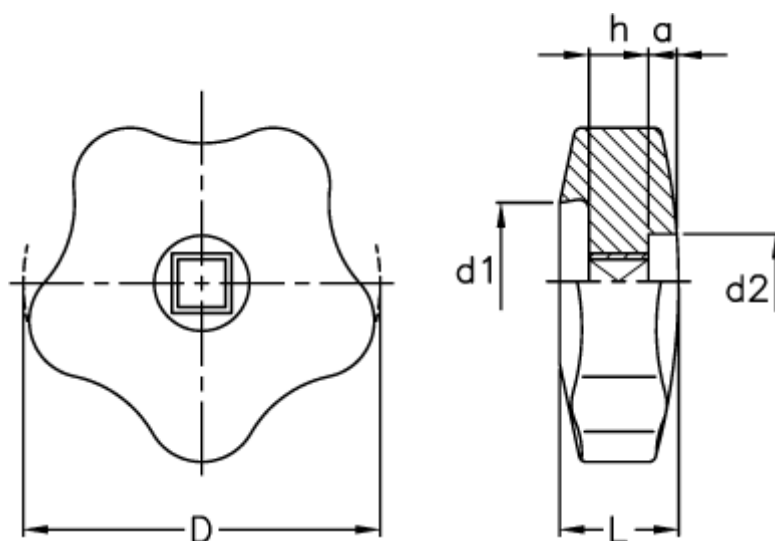

Article number: 2302069301

Description: E+G Lobe knob  
VCR.192/70-7x7

## Measures

a = 5  
d = 70  
d1 = 35  
d2 = 18  
h = 14  
L = 22  
S H9 = 7x7